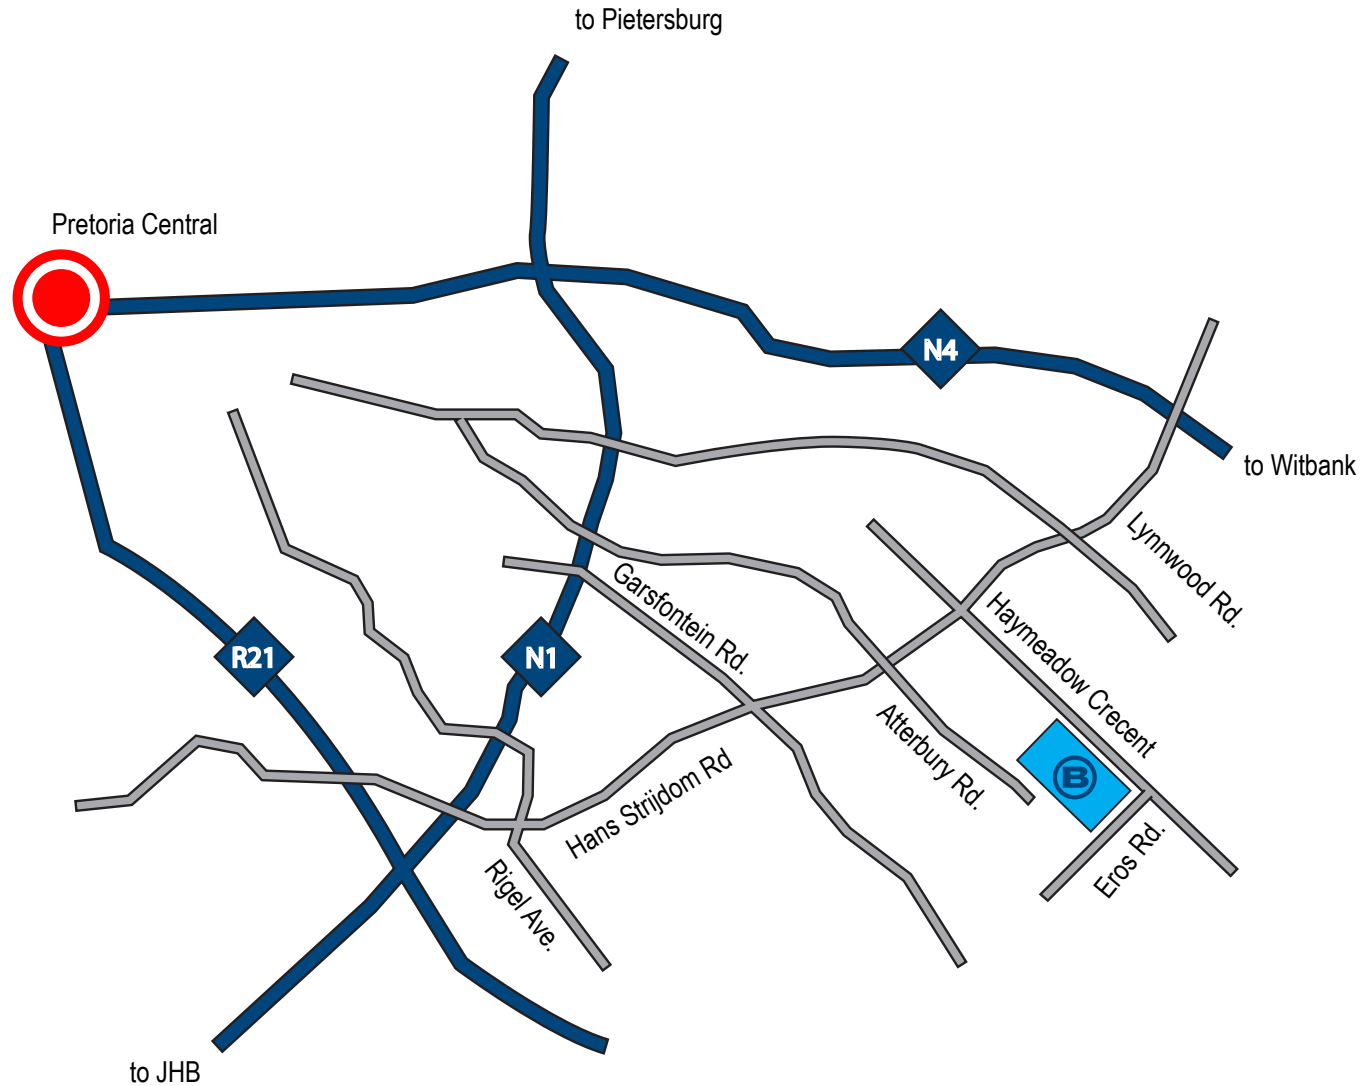

Directions from Johannesburg, Menlyn and Pretoria CBD

Coming from Johannesburg on the N1 North, take the Atterbury off ramp. Turn right (East), over the highway and drive past Menlyn Shopping Centre. Keep on Atterbury Road for 5km until you get to Hans Strijdom. Turn left in Hans Strijdom and after 800m, at the first set of traffic lights, turn right into Haymeadow Crescent. Blue Financial Services is located on your right-hand side, within the Boardwalk Office Park. Visitors entrance is on Eros Rd.

Directions from Pretoria North, Pietersburg

Coming from Pretoria North on the N1 South, turn left onto the N4 East. Drive for 12 km east until you reach the Hans Strijdom off ramp. Turn left onto the off ramp, around the traffic circle into a southern direction, back over the highway. Keep on driving south on Hans Strijdom, across Lynnwood Road and over the hill until you get Haymeadow Crescent on your left hand side. Turn left and Blue Financial Services is situated in The Boardwalk Office Park on your left hand side. Visitors entrance is on Eros Rd.

Directions from Witbank

Follow the same directions as from Pretoria North, starting from the Hans Strijdom off ramp.

visit us on www.blue.co.za

An Authorised Credit and Financial Services Provider NCRCP 133 FSP35973

Every step with you

Hans Strijdom Rd

Haymeadow Crecent

Staff entrance

Visitors entrance

Eros Rd.

visit us on www.blue.co.za

An Authorised Credit and Financial Services Provider  NCRCP 133  FSP35973