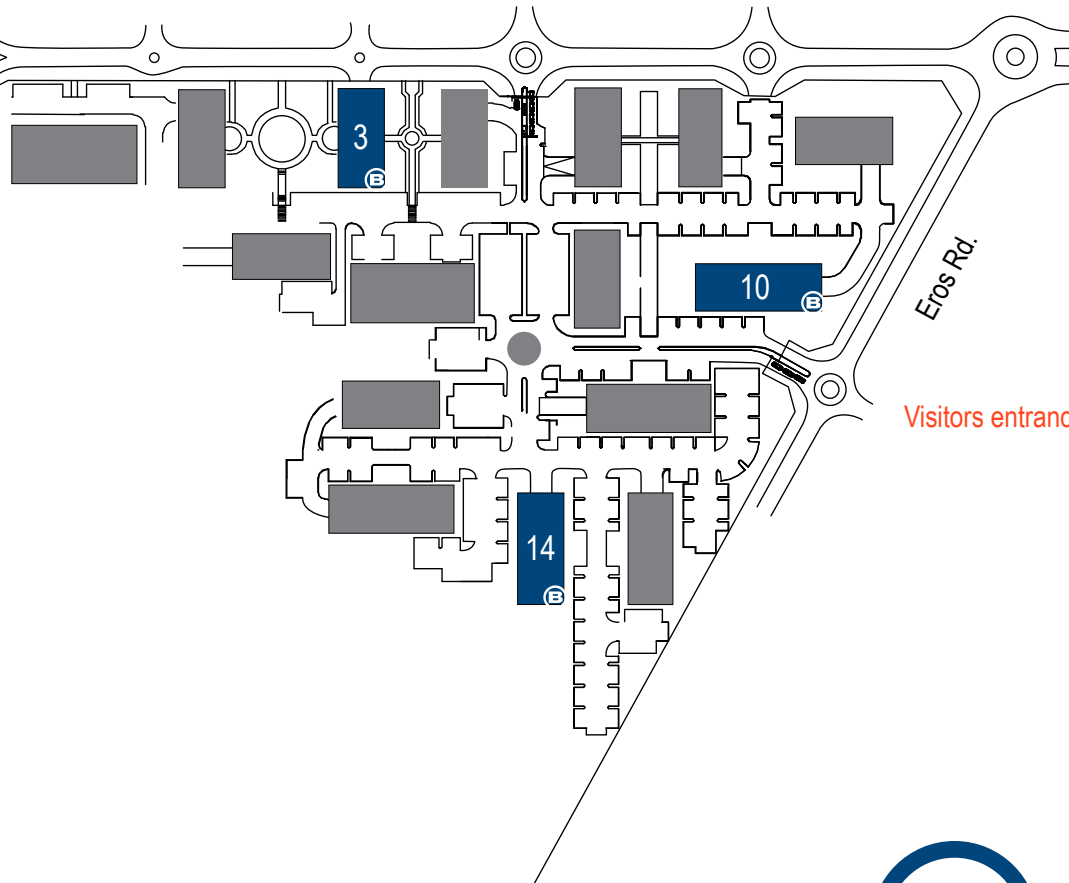

Every step with you

Hans Strijdom Rd

Haymeadow Crecent

Staff entrance

Visitors entrance

Eros Rd.

visit us on www.blue.co.za

An Authorised Credit and Financial Services Provider  NCRCP 133  FSP35973